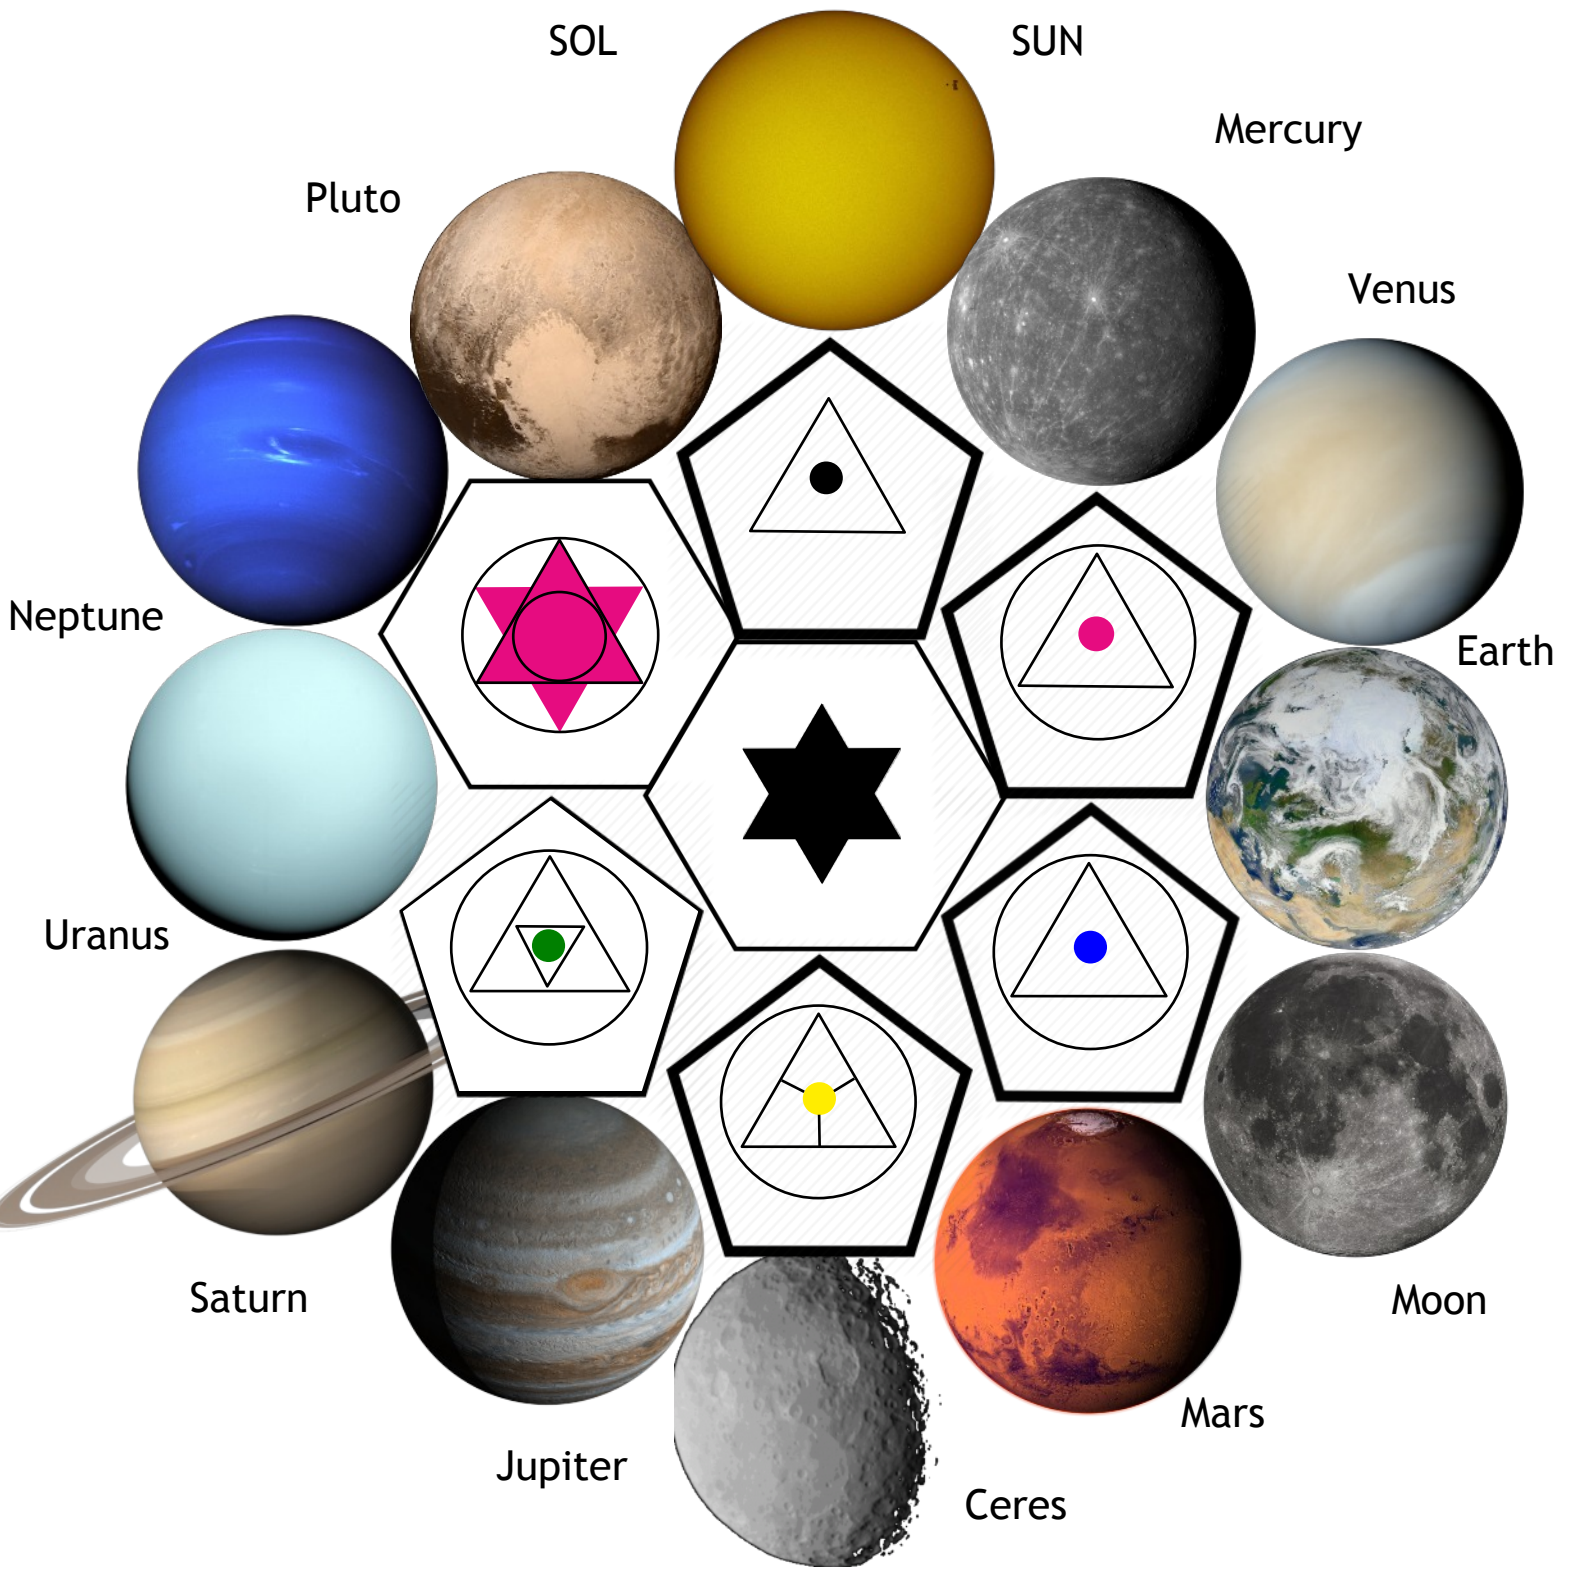

# Based on Bashar's Sedona Vortex Array:

<http://bashar.org/handouts/VortexArray.pdf>

Planetary symbols replaced with Planetary images. Hybrid family energetic symbols (as per Vortex array), overlaid with Hybrid resonance images delivered by Bashar : interstellar enneagram

Central 'Bashar contact symbol' replaced with 7<sup>th</sup> Hybrid race symbol.